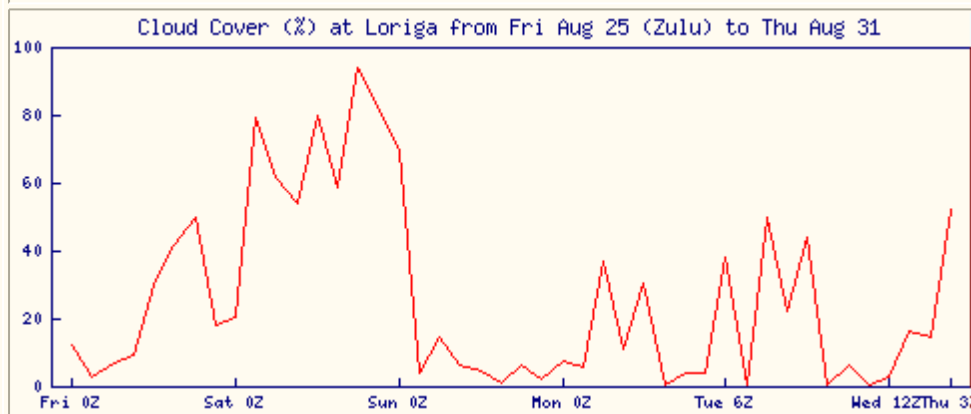

Nearby Cities and Towns

West	North	East	South
Cabeca (1.5 nm)	Valezim (2.1 nm) Sabugueiro (5.9 nm)	Alvoco da Serra (1.8 nm)	Fontao (1.3 nm) Vasco Esteves de Baixo (2.0 nm) Outeiro da Vinha (2.1 nm)

Nearby airports:

Code	IATA	Name	City	Distance	Bearing	Airlines
LPCV		COVILHA		10 nm E	107	
LPVZ	VSE	UISEU		25 nm N	340	Unlikely
LPCO		COIMBRA		36 nm W	255	
LPVR		VILA REAL		57 nm N	359