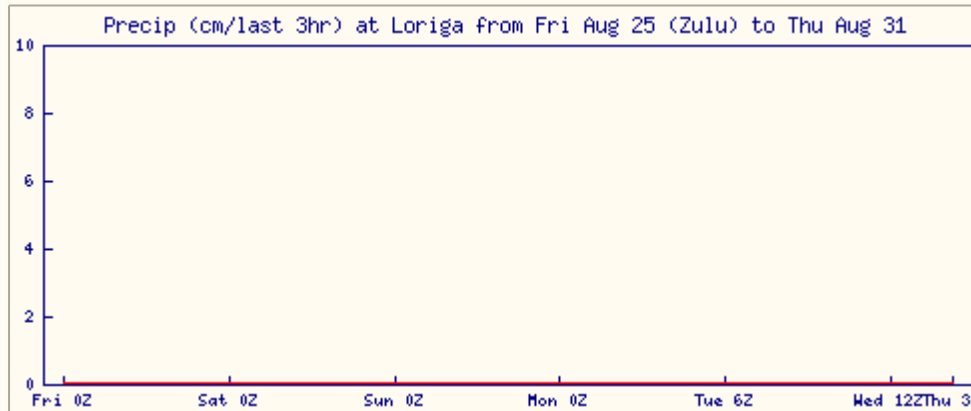

Nearby Cities and Towns

West	North	East	South
Cabeca (1.5 nm)	Valezim (2.1 nm) Sabugueiro (5.9 nm)	Alvoco da Serra (1.8 nm)	Fontao (1.3 nm) Vasco Esteves de Baixo (2.0 nm) Outeiro da Vinha (2.1 nm)

Nearby airports:

Code	IATA	Name	City	Distance	Bearing	Airlines
LPCV		COVILHA		10 nm E	107	
LPVZ	VSE	UISEU		25 nm N	340	Unlikely
LPCO		COIMBRA		36 nm W	255	
LPVR		VILA REAL		57 nm N	359