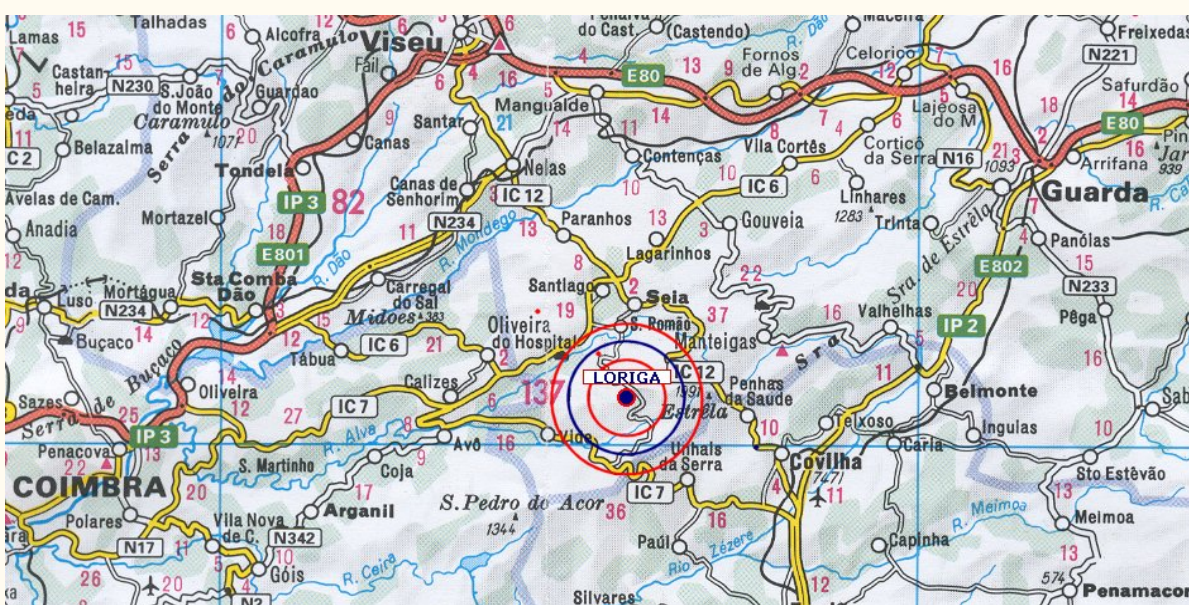

As to locate Loriga

Region of Loriga,

Mountains range of the Estrela,

Guarda District,

Province of the Beira Alta,

Portugal, Europe.

Map - Region of Loriga

Map - Loriga in the mountains area

Map - Loriga in the province of the Beira Alta

Map - Loriga in Portugal (continental)

Loriga in the region - Other map