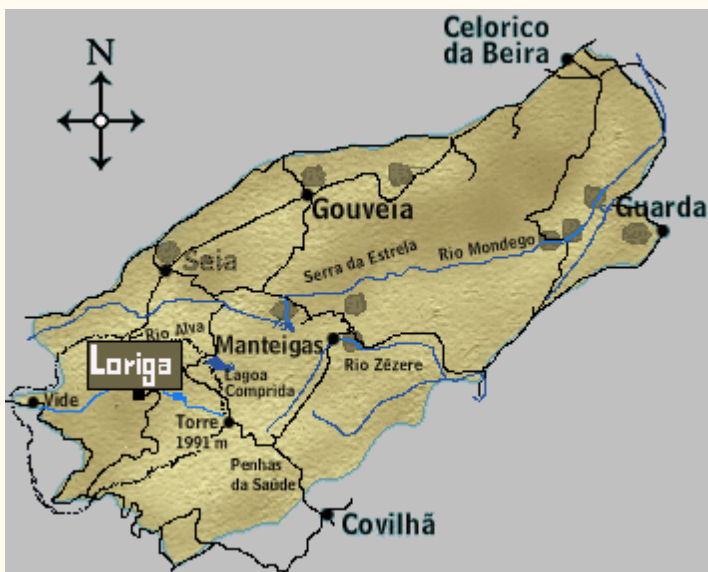

As to locate Loriga

Region of Loriga,

Mountains range of the Estrela,

Guarda District,

Province of the Beira Alta,

Portugal, Europe.

Map - Region of Loriga

Map - Loriga in the mountains area

Map - Loriga in the province of the Beira Alta

Map - Loriga in Portugal (continental)

Loriga in the region - Other map