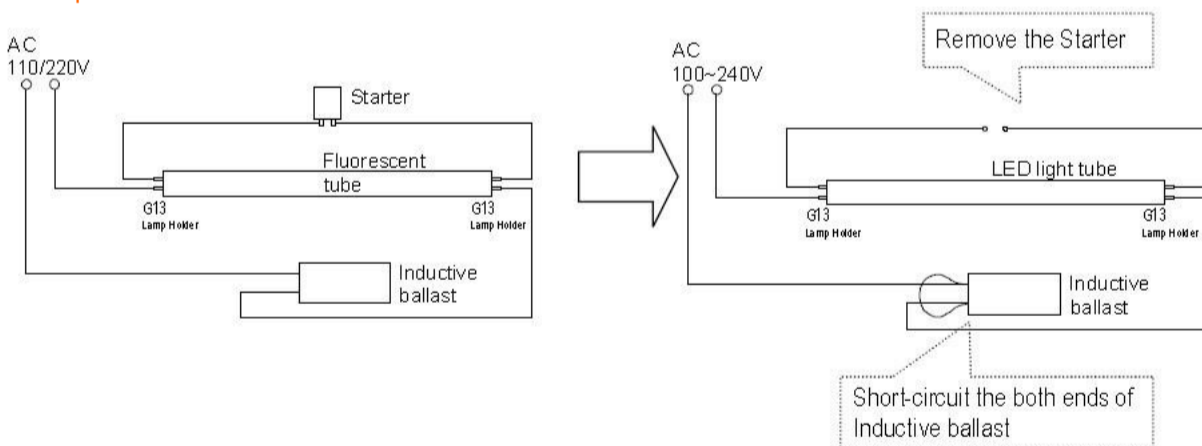

Installation Instructions:

A. Lamp bracket of inductive ballast