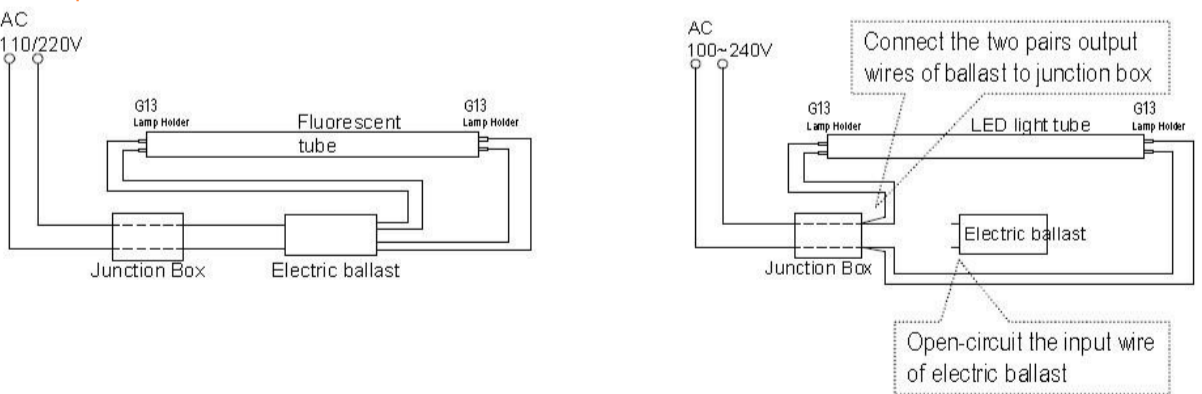

B. Lamp bracket of electronic ballast

Sales Terms:

MOQ	5pcs.
Warranty:	2 years.
Payment:	100% T/T in advance; 30% deposit, the balance 70% before delivery.
Delivery Time:	7-10 days after deposit receive.
Quotation Validity:	30 days. The above prices are on EXW.