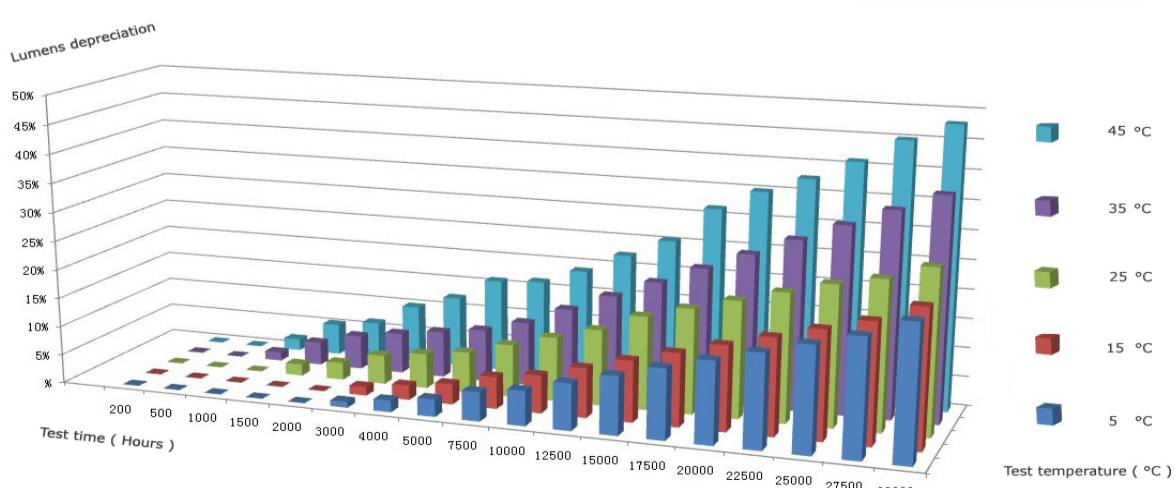

B. Lamp bracket of electronic ballast

Sales Terms:

MOQ	5pcs.
Warranty:	2 years.
Payment:	100% T/T in advance; 30% deposit, the balance 70% before delivery.
Delivery Time:	7-10 days after deposit receive.
Quotation Validity:	30 days. The above prices are on EXW.