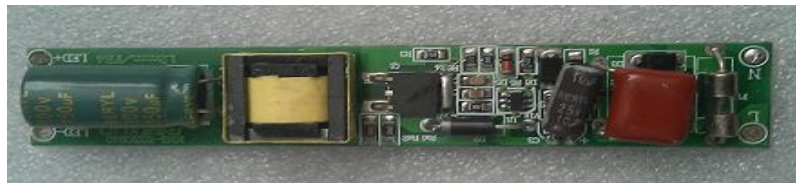

Shanghai Leiqiong Lighting Technology Co.,Ltd

Add: Room B203-204, 2nd Floor, Building 7, No.1188 Lianhang Road, Minhang District, Shanghai, China
Tel: +86-21-5271 6052 Fax: +86-21-5271 6053
Http://www.better-led.com E-mail: info@better-led.com

Quotation for LED Tube Light

Model	Photo	Description	Driver	FOB Price($)
LQ-T8-60CM-9W		LED Chip: SMD2835 Voltage: 85-265V AC CCT: 2700-6500K Materials: Aluminum & Transparant PC Or Aluminum & frosted PC CE&RoHS Approval 3 years warranty	Non-Isolated	US$6.17
LQ-T8-90CM-14W				US$8.05
LQ-T8-120CM-18W				US$9.20
LQ-T8-150CM-23W				US$12.50
LQ-T8-150CM-32W				US$15.80
LQ-T8-60CM-9W			Isolated	US$7.80
LQ-T8-90CM-14W				US$9.72
LQ-T8-120CM-18W				US$11.00
LQ-T8-150CM-23W				US$14.66
LQ-T8-150CM-32W				US$19.20
If need rotating cap, plus 0.35 USD				

Non-Isolated